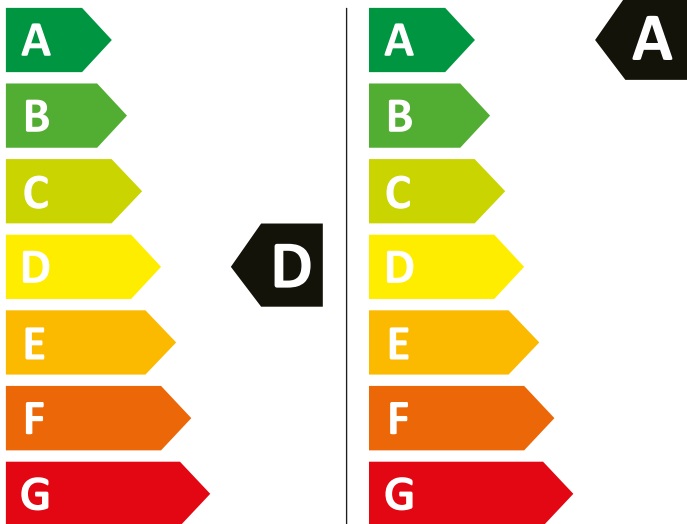

## INFINITON

WSD-G8A6D4BN

307 kWh/100

47 kWh/100

6,0 kg

8,0 kg

90 L

48 L