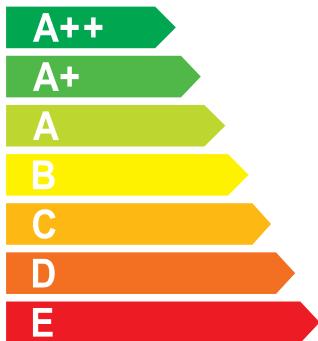

ENERG

енергия · ενέργεια

Y

IJA

IE

IA

INFINITON

СMPTRAL-BLC63

A

49
kWh/annum

A circular icon containing three curved blades, representing a fan or air circulation system.

A_{BCDEFG}

A simple line-art icon of an incandescent light bulb.

A_{BCDEFG}

An icon showing a water droplet falling from a surface with a checkered pattern, with two more droplets falling below.